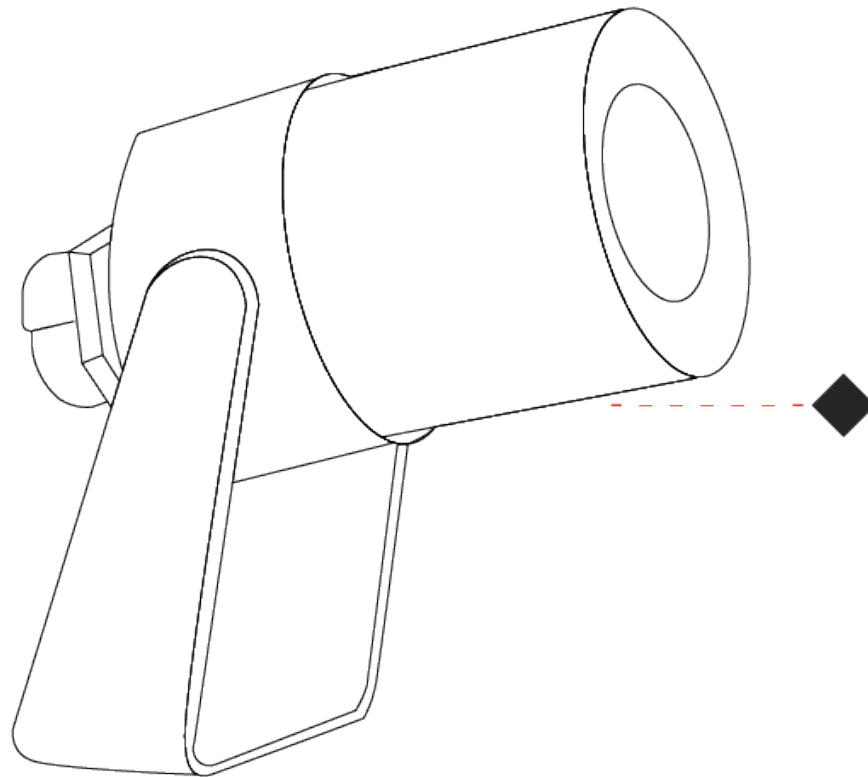

E9F332-

PROJECT	_____
TYPE	_____
SPECIFIER	_____
QUANTITY	_____
DATE	_____