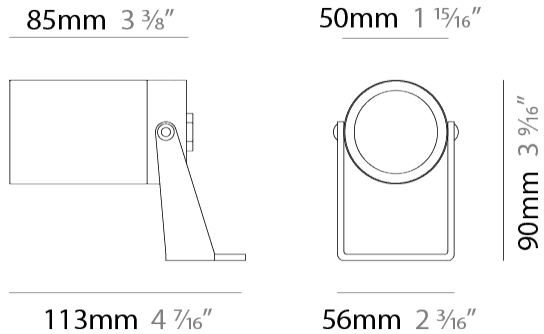

NANO XL SURFACE

E9F235-

base number	Color	Finish	Lens
	Temperature	Options	Options

1. To build a product code in our configurator select the specify button on the base model # product page
2. To build a manual product code on this datasheet choose from the options listed below in blue font and add the suffix to the base model #

GENERAL

Series: Nano Flood
Subseries: Nano XL
Brand: Platek
Division: Exterior
Mounting Type: Surface
Mounting Location: Above Ground
Subcategory: Flood

PHYSICAL

Shape: Cylinder
Length (mm): 85
Length (in): 3 3/8
Width (mm): 50
Width (in): 2
Height (mm): 90
Height (in): 3 9/16
Light Distribution: Adjustable / Direct
Diffuser: Clear tempered glass
Fixture Finish: BLK / WHI / GRY / COR / ANT / BRZ
Fixture Material: Aluminum Die Cast
Cable Details: Supplied with 1 power cable 0.5m in length

ELECTRICAL

Lamp Type: LED
Input Wattage (W): 7.5
Total Output Wattage (W): 7
Dimming: Non-Dimmable / 0-10V Dimming
Driver Included: No
Driver Location: Remote
Driver Type: Constant Voltage- 120 / 277Vac
Driver Class: Class 2
Input Voltage (V): 120 - 277
Constant Voltage (V): 24

LED

Number of LEDs: 1
Color Temperature (°K): 2700 / 3000 / 4000
Max. Delivered Lumen (lm): 245 / 255
Nominal Lumen (lm): 704 / 740
CRI: >80 CRI
Lamp Life (hrs): 60000

OPTICAL

Optic°: 20 / 30

RATINGS AND CERTIFICATIONS

Certified By: Certified for North American Standards
IP rating: IP66
IK Rating: IK08
Bug Rating: B1 U0 G0